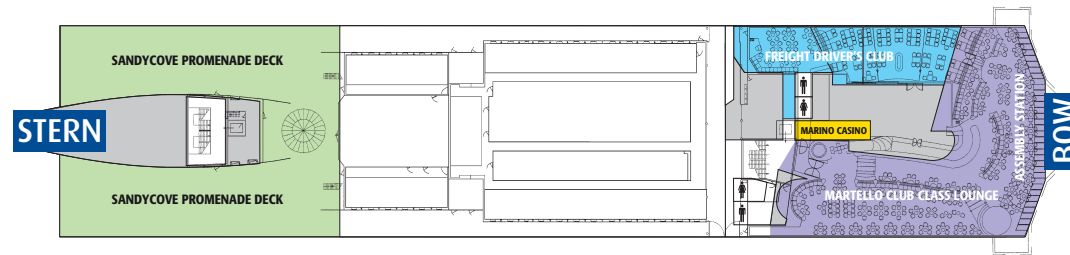

Ocean Lift

For use only when docked in Port, experience our fabulous glass fronted lift operating outside the vessel.

Silly Milly's Fun House

Put some fun into your journey at the roulette table or the gaming machines.

Leopold Blooms

Put some fun into your journey at the Casino or relax with friends over a drink and snack selection in our traditional Irish pub. Fresh sandwiches made onboard daily.

Surf Box

Surf Box Internet access terminal is located on Deck 9.

Wifi on board

Wifi Internet access available on Deck 9 and Deck 11.

ULYSSES - DECK PLAN

DECK 11

DECK 10

DECK 9

DECK 10

James Joyce Balcony Lounge

Unwind with a book in our luxurious lounge.

DECK 11

Assembly Stations

Assembly Stations are located on **Deck 9** and **Deck 11**.

Sandycove Promenade Deck

Take a refreshing stroll on the wide walkways while enjoying the open air and sea views. There is also designated sheltered smoking areas.