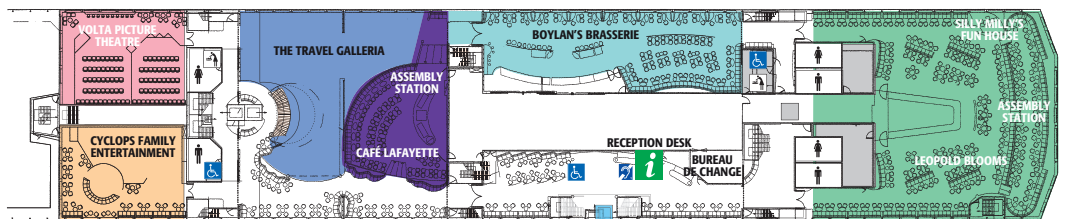

Leopold Blooms

Put some fun into your journey at the Casino or relax with friends over a drink and snack selection in our traditional Irish pub. Fresh sandwiches made onboard daily.

Surf Box

Surf Box Internet access terminal is located on Deck 9.

Wifi on board

Wifi Internet access available on Deck 9 and Deck 11.

ULYSSES - DECK PLAN

DECK 11

DECK 10

DECK 9

DECK 10

James Joyce Balcony Lounge

Unwind with a book in our luxurious lounge.

DECK 11

Assembly Stations

Assembly Stations are located on **Deck 9** and **Deck 11**.

Sandycove Promenade Deck

Take a refreshing stroll on the wide walkways while enjoying the open air and sea views. There is also designated sheltered smoking areas.

Freight Driver's Club

Lounge and restaurant reserved exclusively for Freight Drivers.

Marino Casino

Have a flutter on the latest generation gaming machines.

Martello Club Class Lounge

Upgrade, for a supplement, to our luxurious Club Class Lounge, making your journey even more comfortable and enjoyable. Situated on Deck 11 it boasts magnificent sea views and offers a host of super benefits! Check-in or upgrade at the Martello Club Class Lounge on Deck 11.