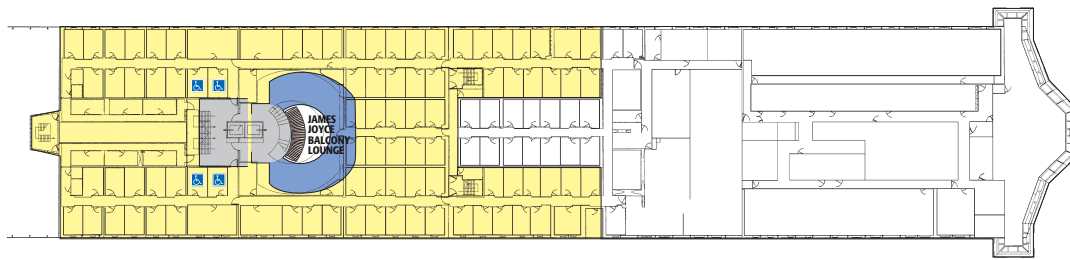

Leopold Blooms

Put some fun into your journey at the Casino or relax with friends over a drink and snack selection in our traditional Irish pub. Fresh sandwiches made onboard daily.

Surf Box

Surf Box Internet access terminal is located on Deck 9.

Wifi on board

Wifi Internet access available on Deck 9 and Deck 11.

ULYSSES - DECK PLAN

DECK 11

DECK 10

DECK 9

DECK 10

James Joyce Balcony Lounge